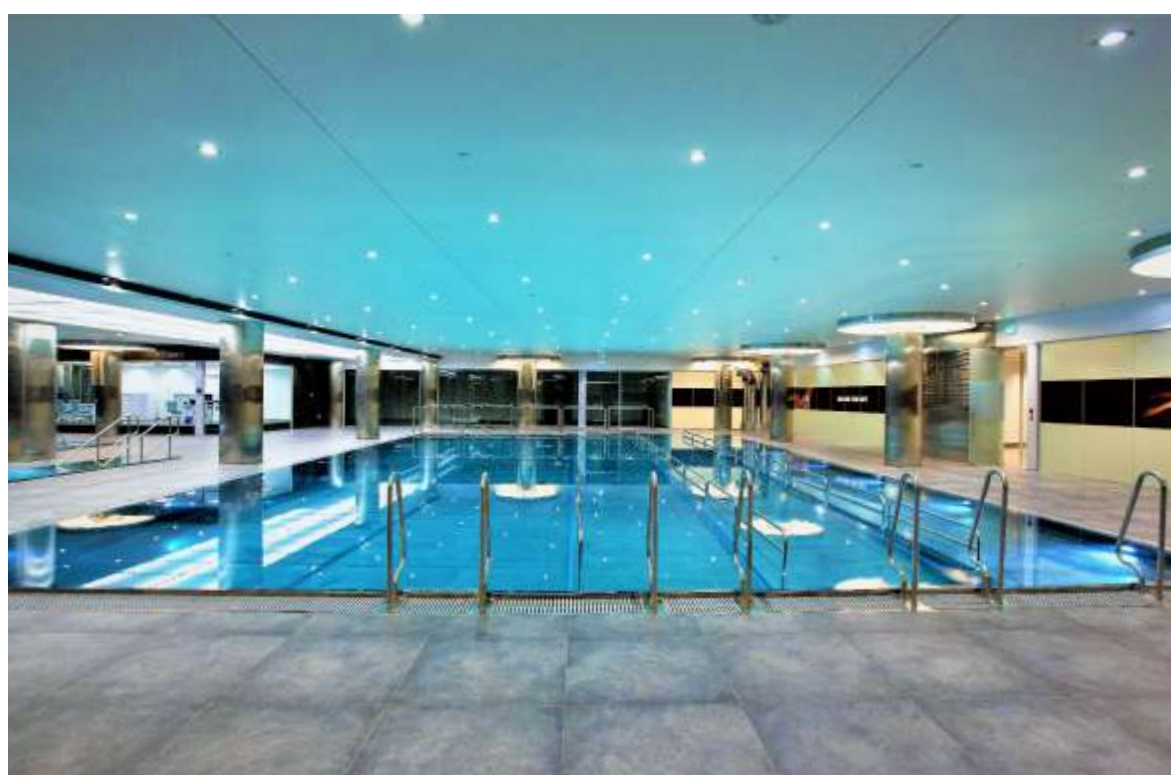

WELLNESS & POOLS

Aspire Academy

Aspire academy a placed that has set to recognized as the world's leading sports academy in the development of youth athletes. As a representation of world class facility, aspire academy builds a unique, adequate and competitive pool and wellness facilities that increases to the general environment of holistic development, care and well-being that emanates from aspire academy.

450m²
POOL AREA

350m²
SPA AREA

SCOPE OF WORKS

1. SUPPLY AND INSTALLATION OF ELECTRO-MECHANICAL WORKS FOR:
- 7 NOS. INDOOR STAINLESS STEEL POOLS
- A WELLNESS SPA AREA CONSISTING OF 5 NOS. OF SAUNA, STEAM, CORRIDOR JETS / SHOWERS & HEATED BENCH SHOWERS.
2. SUPPLY AND INSTALLATION OF FULL STAINLESS STEEL POOL FINISHES.
3. SUPPLY AND INSTALLATION OF WOOD SAUNA FINISHES.