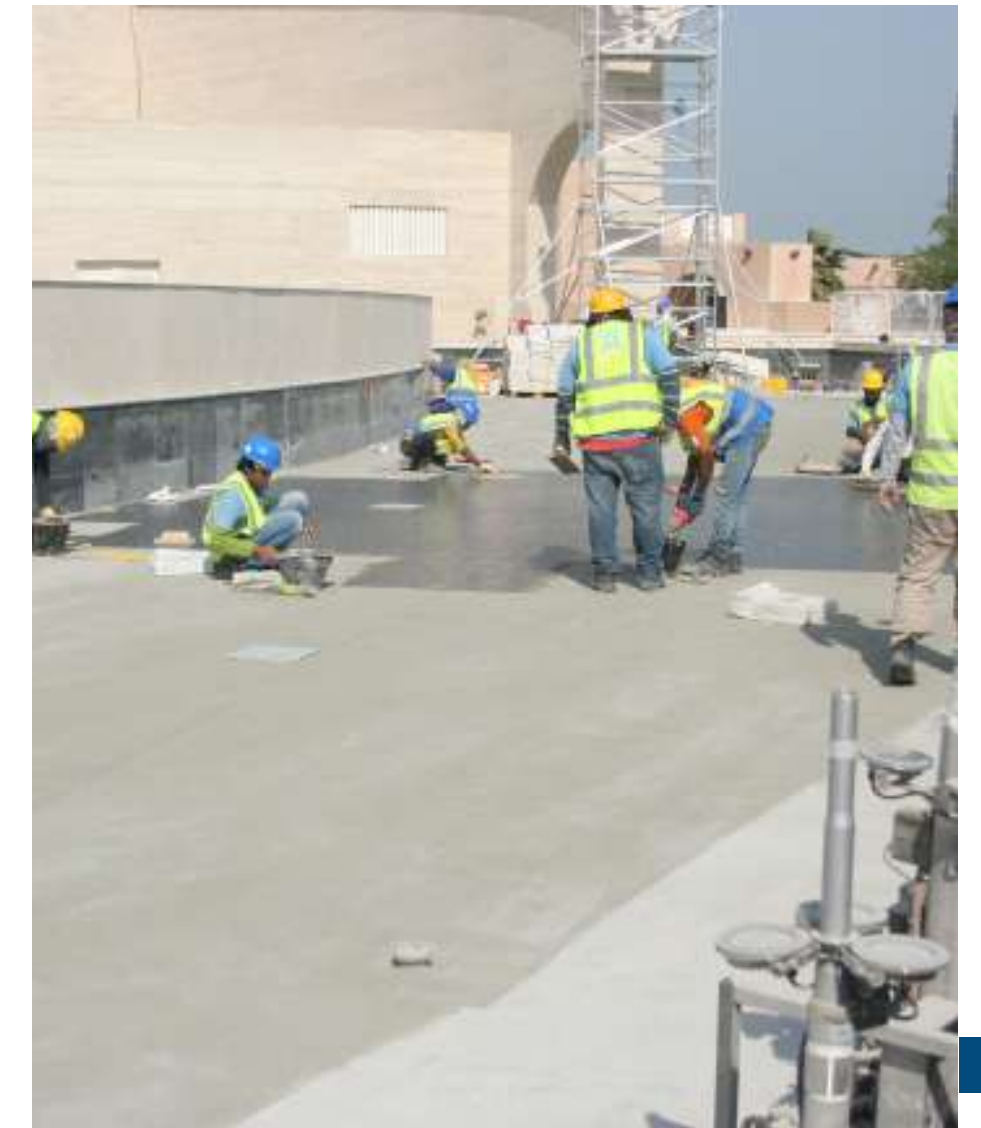

Execution Services

We have all the related manpower inhouse to deliver a full turnkey solution.

Being a water specialist, elegancia water solutions shall cover all trades under the same roof, and therefore our team of professionals constitutes of architects, civil engineers and interior designers as well as mechanical, electrical and chemical engineers.

- Civil Works
- Electro-Mechanical Works
- Architectural / Finishing Works
- Fit-Out
- Lighting Works
- Carpentry